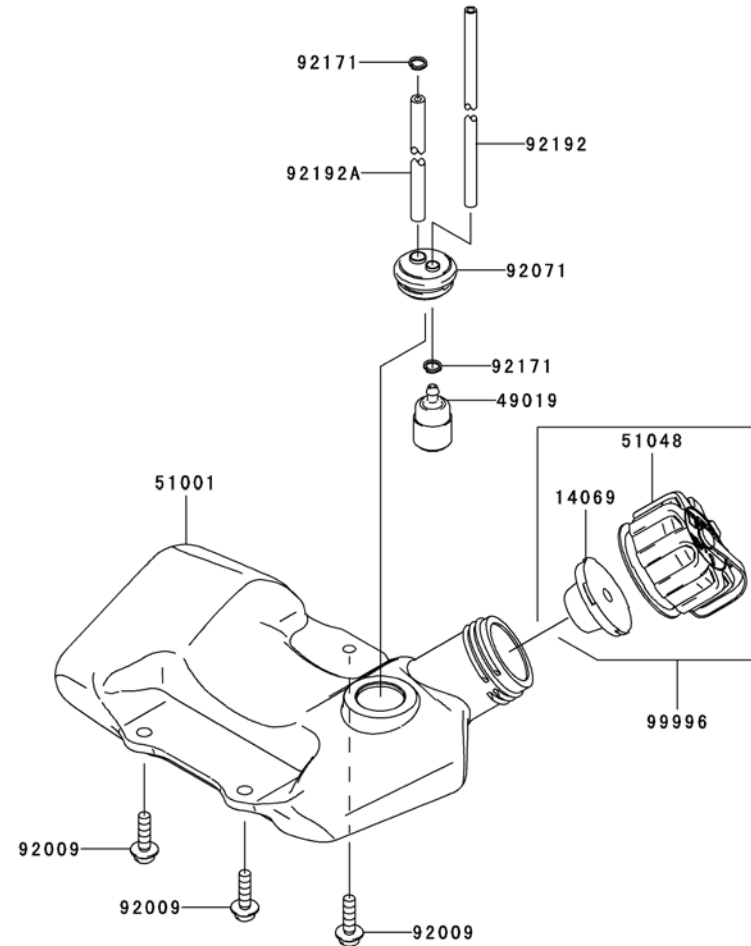

AHT2700V

TJ027E-AF70

FUEL TANK/FUEL VALVE

REF NO	PART NO	DESCRIPTION	QTY	NOTES
14069	TH34065	BREATHER	1	
49019	TJ27043	FILTER-FUEL	1	
51001	TJ27039	TANK-COMP-FUEL	1	
51048	TH34064	CAP ASSY-TANK	1	
92009	TF22042	SCREW 5X20	3	
92071	TG34042	GROMMET-FUEL TANK	1	
92171	TK65043	CLAMP	2	
92192	TJ27040	TUBE 3X5X174	1	
92192A	TJ27041	TUBE 3X6X80	1	
99996	99996-6089	CAP-TANK & BREATHER ASSY	1