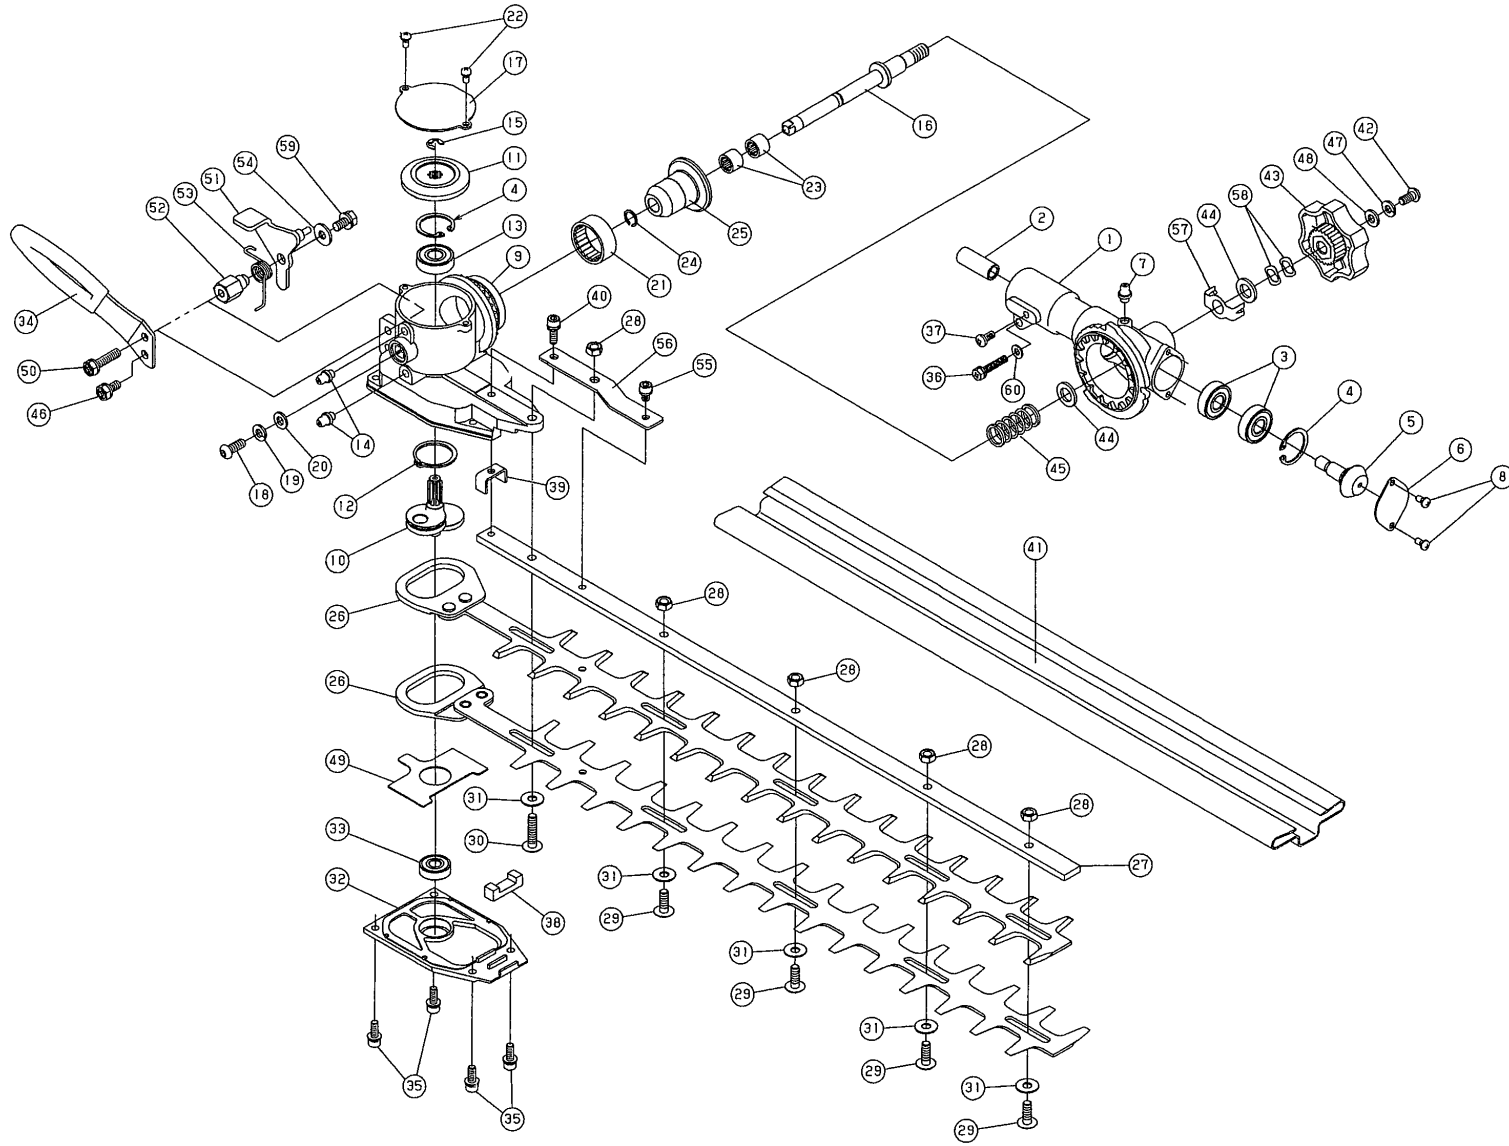

AHT2700V

TJ027E-AF70

BLADE

AHT2700V

TJ027E-AF70

BLADE ASSY

REF NO	PART NO	DESCRIPTION	QTY	NOTES
01	AH27001	CASE-JOINT	1	
02	AH26042	JOINT-7X7X0.25	1	
03	AH27003	BEARING-BALL, 6000ZZ	2	
04	PW23051	RING-SNAP #32	2	
05	AH27005	BEVEL GEAR 1.5-14	1	
06	AH27006	BLIND PLATE, C	1	
07	AH26017	NIPPLE-GREASE 6MM	1	
08	224B0408	SCREW 4X8	2	
09	AH27009	GEAR CASE	1	
10	AH27010	CAM SHAFT 28 46.85	1	
11	AH27011	BEVEL GEAR 1.5-32	1	
12	AH26026	SNAP RING, 28	1	
13	PW23003	BEARING (6000RU)	1	
14	AH26017	NIPPLE-GREASE 6MM	2	
15	PW24015-14	E-RING	1	
16	AH27016	SHAFT	1	
17	AH27017	BLIND PLATE-B	1	
18	AH27018	BUTTON SCREW, 6x16	1	
19	SW006	WASHER-SPRING 6MM	1	
20	FW006	WASHER 6MM	1	
21	AH27021	NEEDLE ROLLER BEARING L	1	
22	224B0408	SCREW 4X8	2	
23	AH27023	NEEDLE ROLLER BEARING S	2	
24	AH27024	SNAP RING, 10	1	
25	AH27025	BEVEL GEAR 1.5-14X27	1	
26	AHT-270	BLADE	2	
27	AH27027	BAR-BLADE	1	
28	AH26022	U-NUT 6MM	5	
29	AH26032	SCREW-BLADE 17	4	
30	AH27030	SCREW-BLADE 26	1	

BLADE ASSY

REF NO	PART NO	DESCRIPTION	QTY	NOTES
31	AH26030	WASHER-SLIDE	5	
32	AH27032	COVER	1	
33	AH26018	BEARING-BALL 608UU	1	
34	AH27034	HANDLE 30B	1	
35	AH27035	SOCKET SCREW, 5x14	4	
36	B05X25W	BOLT W/WASHERS 5X25	1	
37	AH27036	SCREW, 5x12	1	
38	AH27037	GREASE KEEPER	1	
39	AH27038	PLATE-GUIDE	1	
40	AH27039	SOCKET SCREW, 5x16	1	
41	AH26048	COVER-BLADE	1	
42	AH27041	BUTTON SCREW, 6x12	1	
43	AH27042	GRIP	1	
44	AH27043	WASHER-SMALL, 10	2	
45	AH27044	SPRING 1.6x16. 5X37. 5	1	
46	186B0612	BOLT 6X12 W/WASHER	1	
47	SW006	WASHER-SPRING 6MM	1	
48	AH27047	WASHER, 6	1	
49	AH27048	PLATE	1	
50	B06X20W	BOLT W/WASHERS 6X20	1	
51	AH27050	LEVER	1	
52	AH27051	BUSH L	1	
53	AH27052	SPRING 1.6x10.8	1	
54	AH27053	WASHER 6x1.6	1	
55	AH27054	SOCKET SCREW 5x8	1	
56	AH27055	PLATE-SUPPORT	1	
57	AH27056	SPRING-PLATE	1	
58	AH27057	SPRING-WAVE, 10	2	
59	AH27058	BOLT W/WASHER, 6x16	1	
60	SFW005	WASHER 5MM	1