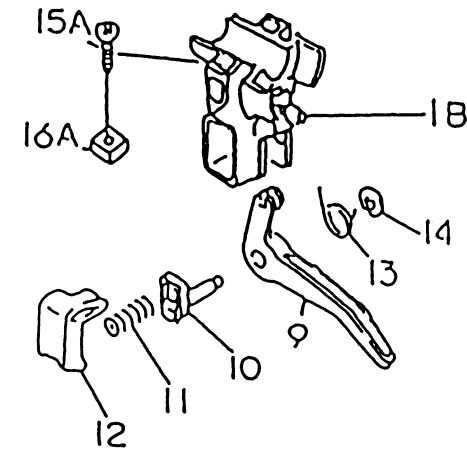

AHT2700V

TJ027E-AF70

THROTTLE LEVER

REF NO	PART NO	DESCRIPTION	QTY	NOTES
	PW24015A	THROTTLE LEVER ASSY	1	
01A	PW24015-01A	BODY-UPPER	1	
01B	PW24015-01B	BODY-LOWER	1	
02	PW24015-02	SWITCH	1	
03	PW24015-03	COVER	1	
04	PW24015-04	SPRING	1	
05	PW24015-05	SCREW 3X8	1	
06	PW24015-06	PLATE-GROUND R	1	
07	PW24015-07	PLATE-GROUND L	1	
08	PW24015-05	SCREW 3X8	2	
09	PW24015-09	LEVER	1	
10	PW24015-10	SHAFT	1	
11	PW24015-11	SPRING	1	
12	PW24015-12	STOPPER	1	
13	PW24015-13	SPRING-RETURN	1	
14	PW24015-14	E-RING	1	
15A	214B0520	SCREW 5X20	2	
16A	311B0500	NUT 5MM	2