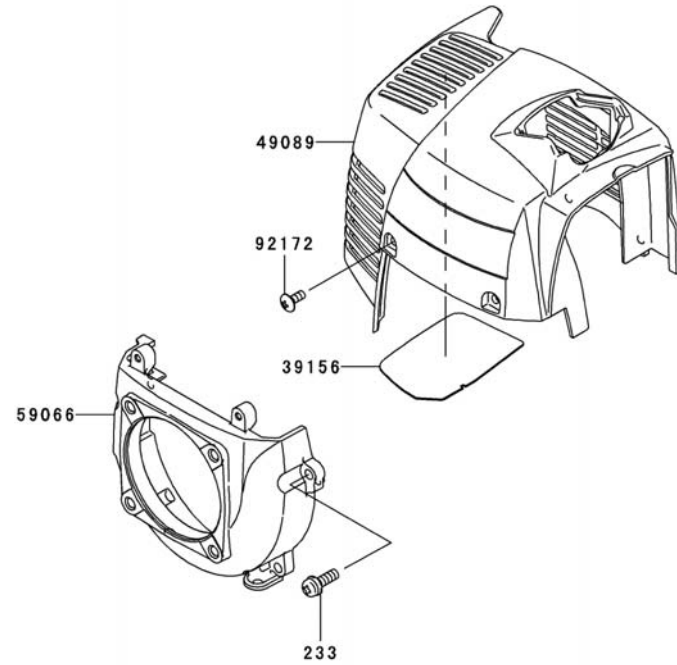

TJ027E-AF70

COOLING EQUIPMENT

REF NO	PART NO	DESCRIPTION	QTY	NOTES
233	233AA0516	SCREW-PAN-WP+- 5X16	4	
39156	TJ27014	PAD	1	
49089	TJ27015	SHROUD-ENGINE	1	
59066	TJ27016	HOUSING-FAN	1	
92172	TJ27017	SCREW 4X10	2