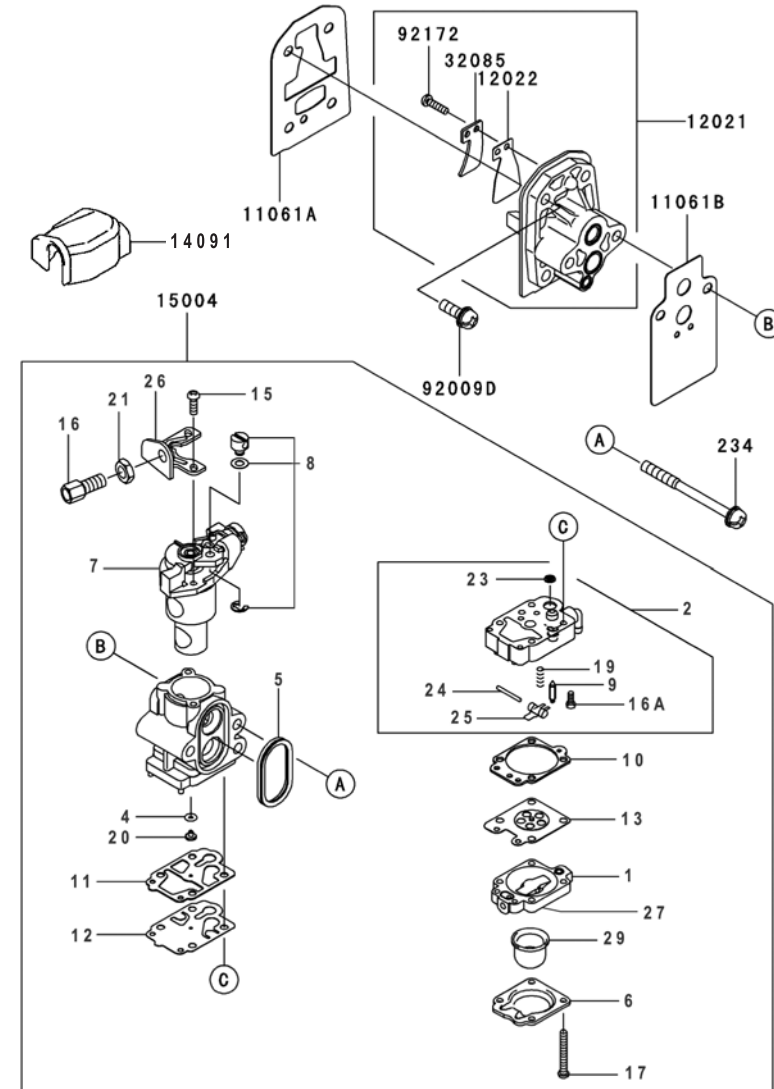

## CARBURETOR

REF NO	PART NO	DESCRIPTION	QTY	NOTES
001	TF22C01	BODY ASSY-AIR PURGE	1	
002	TJ27C02V	BODY ASSY-PUMP	1	
004	TEX54DC04XA	O-RING	1	
005	TH26C05Z	O-RING	1	
006	TF22C05	COVER-PRIMER PUMP	1	
007	TJ27C07V	VALVE ASSY-THROTTLE	1	
008	TF22C07	SWIVEL ASSY	1	
009	TF22C08	VALVE-INLET NEEDLE	1	
010	TF22C10	GASKET-METERING DIAPHRAGM	1	
011	TEX54C11XA	GASKET-PUMP	1	
012	TF22C13	DIAPHRAGM-PUMP	1	
013	TJ27C13V	DIAPHRAGM ASSY-METERING	1	
015	TF22C19	SCREW-COLLAR THROTTLE	2	
016	TH26C16Z	SCREW-CABLE ADJUST	1	
016A	TF22C20	SCREW-METERING LEVER PIN	1	
017	TF22C18	SCREW-COVER	4	
019	TF22C21	SPRING-METERING LEVER	1	
020	TJ27C20V	JET (#37)	1	
021	TEX54C21XA	NUT-CABLE ADJUST	1	
023	TF22C23	SCREEN-FUEL INLET	1	
024	TF22C24	PIN-METERING LEVER	1	
025	TF22C26	LEVER-METERING	1	
026	TF22C27	BRACKET-CABLE	1	
027	TF22C28	VALVE-CHECK	1	
029	TF22C29	PRIMER-BULB	1	
11061A	TJ27025	GASKET-CYLINDER-INSULATOR	1	
11061B	TJ27026	GASKET-CARBURETOR-INSULATOR	1	
12021	TJ27027	VALVE ASSY-REED	1	
12022	TJ27028	VALVE-REED	1	
14091	THCVR	DUST COVER	1	
15004	TJ27C00-V	CARBURETOR ASSY	1	
234	234AA0560	SCREW-PAN-WSP +- 5X60	2	
32085	TJ27029	STOPPER	1	
92009D	TJ27030	SCREW 5X16	4	
92172	TK65032	SCREW-3X12	1	
CRK	TJ27V-CRK	CRK	1	
GDK	TJ27V-GDK	GASKET/DIAPHRAGM KIT	1	

## BODY

REF NO	PART NO	DESCRIPTION	QTY	NOTES
15	PW24008	STAND	1	
16	B06X20W	BOLT W/WASHERS 6X20	4	
17	PW25017	DRUM-CLUTCH	1	
18	PW24011	BEARING (6201-2RU)	1	
19	PW25019	RING-SNAP #12	1	
20	PW24015A	THROTTLE LEVER ASSY	1	
21	PW24016	WIRE-LEAD	2	
27	PW23022	U HANDLE W/GRIP	1	
28	PW23023	STAY A	1	
29	PW23024	STAY B	1	
30	PW23025	STAY C	1	
31	PW24025	SPACER	1	
32	B05X25W	BOLT W/WASHERS 5X25	4	
33	187B0625	BOLT 6X25	2	