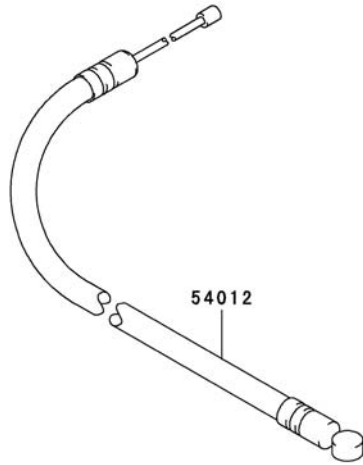

## CARBURETOR

REF NO	PART NO	DESCRIPTION	QTY	NOTES
001	TF22C01	BODY ASSY-AIR PURGE	1	
002	TJ27C02V	BODY ASSY-PUMP	1	
004	TEX54DC04XA	O-RING	1	
005	TH26C05Z	O-RING	1	
006	TF22C05	COVER-PRIMER PUMP	1	
007	TJ27C07V	VALVE ASSY-THROTTLE	1	
008	TF22C07	SWIVEL ASSY	1	
009	TF22C08	VALVE-INLET NEEDLE	1	
010	TF22C10	GASKET-METERING DIAPHRAGM	1	
011	TEX54C11XA	GASKET-PUMP	1	
012	TF22C13	DIAPHRAGM-PUMP	1	
013	TJ27C13V	DIAPHRAGM ASSY-METERING	1	
015	TF22C19	SCREW-COLLAR THROTTLE	2	
016	TH26C16Z	SCREW-CABLE ADJUST	1	
016A	TF22C20	SCREW-METERING LEVER PIN	1	
017	TF22C18	SCREW-COVER	4	
019	TF22C21	SPRING-METERING LEVER	1	
020	TJ27C20V	JET (#37)	1	
021	TEX54C21XA	NUT-CABLE ADJUST	1	
023	TF22C23	SCREEN-FUEL INLET	1	
024	TF22C24	PIN-METERING LEVER	1	
025	TF22C26	LEVER-METERING	1	
026	TF22C27	BRACKET-CABLE	1	
027	TF22C28	VALVE-CHECK	1	
029	TF22C29	PRIMER-BULB	1	
11061A	TJ27025	GASKET-CYLINDER-INSULATOR	1	
11061B	TJ27026	GASKET-CARBURETOR-INSULATOR	1	
12021	TJ27027	VALVE ASSY-REED	1	
12022	TJ27028	VALVE-REED	1	
14091	THCVR	DUST COVER	1	
15004	TJ27C00-V	CARBURETOR ASSY	1	
234	234AA0560	SCREW-PAN-WSP +- 5X60	2	
32085	TJ27029	STOPPER	1	
92009D	TJ27030	SCREW 5X16	4	
92172	TK65032	SCREW-3X12	1	
CRK	TJ27V-CRK	CRK	1	
GDK	TJ27V-GDK	GASKET/DIAPHRAGM KIT	1	

## CONTROL EQUIPMENT

REF NO	PART NO	DESCRIPTION	QTY	NOTES
54012	TH23020	CABLE-THROTTLE	1	