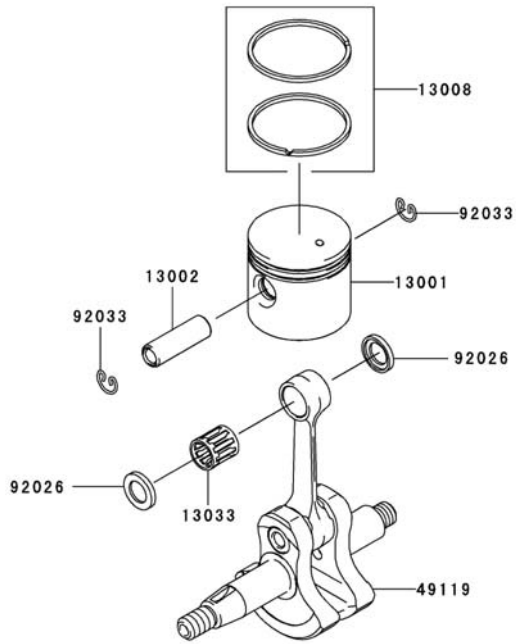

PISTON/CRANKSHAFT

REF NO	PART NO	DESCRIPTION	QTY	NOTES
13001	TJ27010	PISTON-ENGINE	1	
13002	KT12020	PIN-PISTON	1	
13008	TG28004	PISTON RING SET	1	
13033	TJ27011	BEARING-SMALL END	1	
49119	TJ27012	CRANKSHAFT ASSY	1	
92026	TJ27013	SPACER	2	
92033	TH23056	RING-SNAP	2