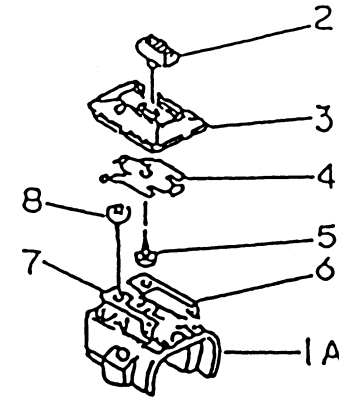

AHT2700V

TJ027E-AF70

THROTTLE LEVER

REF NO	PART NO	DESCRIPTION	QTY	NOTES
	PW24015A	THROTTLE LEVER ASSY	1	
01A	PW24015-01A	BODY-UPPER	1	
01B	PW24015-01B	BODY-LOWER	1	
02	PW24015-02	SWITCH	1	
03	PW24015-03	COVER	1	
04	PW24015-04	SPRING	1	
05	PW24015-05	SCREW 3X8	1	
06	PW24015-06	PLATE-GROUND R	1	
07	PW24015-07	PLATE-GROUND L	1	
08	PW24015-05	SCREW 3X8	2	
09	PW24015-09	LEVER	1	
10	PW24015-10	SHAFT	1	
11	PW24015-11	SPRING	1	
12	PW24015-12	STOPPER	1	
13	PW24015-13	SPRING-RETURN	1	
14	PW24015-14	E-RING	1	
15A	214B0520	SCREW 5X20	2	
16A	311B0500	NUT 5MM	2