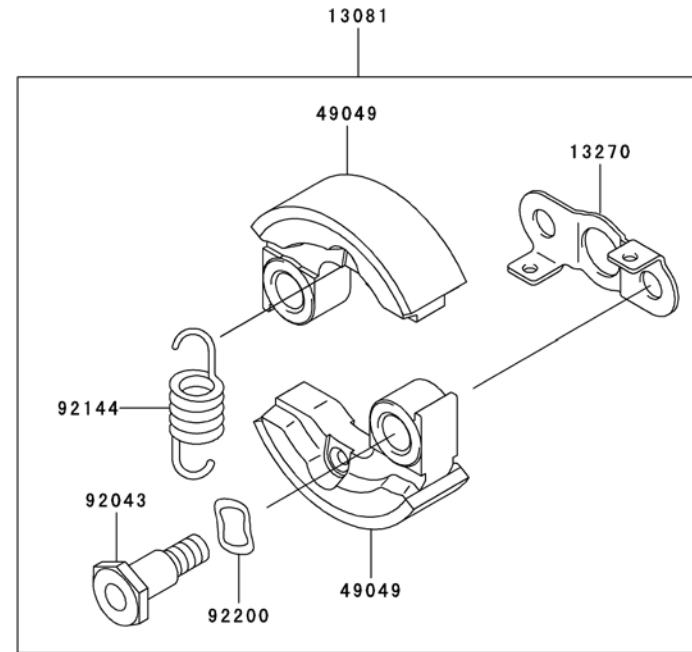

PTO EQUIPMENT

REF NO	PART NO	DESCRIPTION	QTY	NOTES
13081	TH23052	CLUTCH ASSY	1	
13270	TG25129X	PLATE	1	
49049	TG25047X	SHOE-CLUTCH	2	
92043	TH26020	PIN-CLUTCH	2	
92144	TD18058	SPRING-CLUTCH	1	
92200	TH23053	WASHER	2