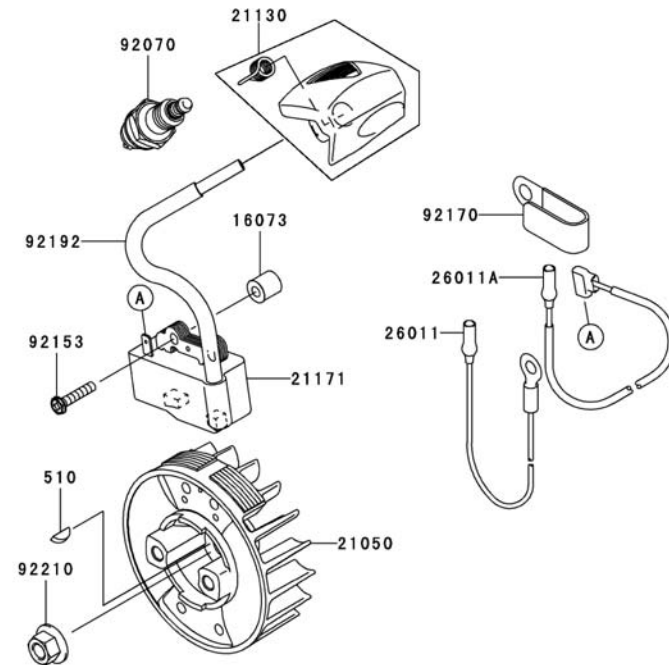

ELECTRICAL EQUIPMENT

REF NO	PART NO	DESCRIPTION	QTY	NOTES
16073	TJ27018	INSULATOR	2	
21050	TJ27019	FLYWHEEL	1	
21130	TJ27020	CAP ASSY-SPARK PLUG	1	
21171	TJ27021	COIL ASSY-IGNITION	1	
26011	TD18089	WIRE-LEAD L=100	1	
26011A	TH26050	WIRE-LEAD L=230	1	
510	KT12025	KEY	1	
92070	BPMR7A	SPARK PLUG-NGK	1	
92153	TJ27022	BOLT 4X20	2	
92170	TG25113	CLAMP	1	
92192	TJ27023	TUBE	1	
92210	TJ27024	NUT M8	1