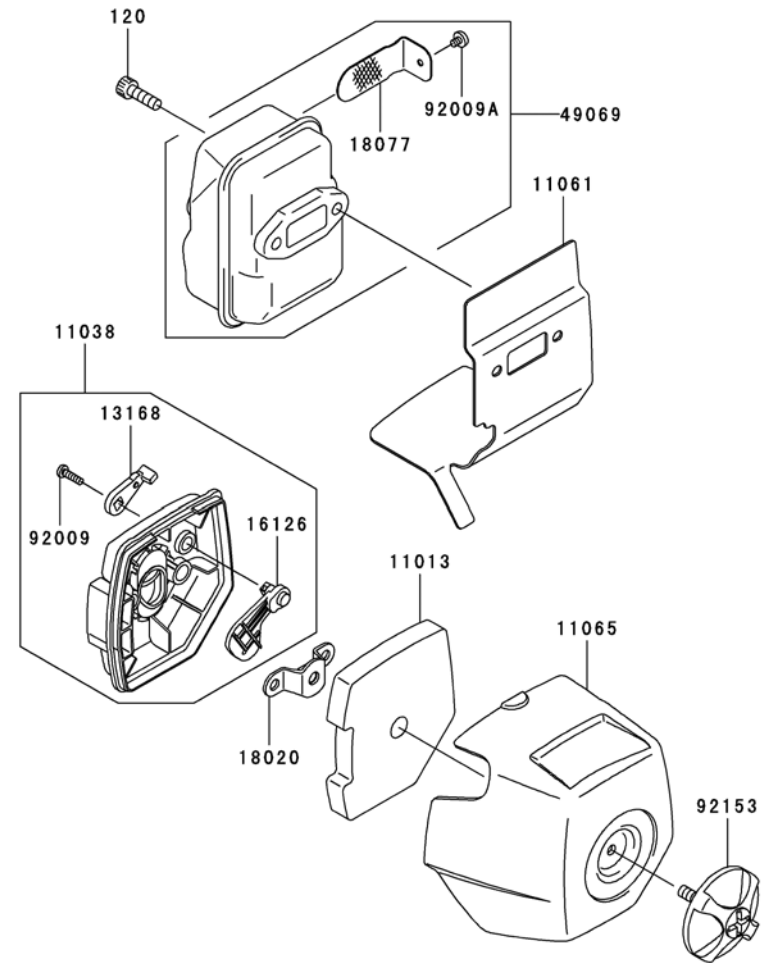

AHT2700V

TJ027E-AF70

AIR FILTER/MUFFLER

REF NO	PART NO	DESCRIPTION	QTY	NOTES
11013	TJ27031	ELEMENT-AIR FILTER	1	
11038	TJ27032	CASE ASSY-AIR FILTER	1	
11061	TJ27033	GASKET-MUFFLER	1	
11065	TJ27034	CAP	1	
120	120CB0516	BOLT-SOCKET 5X16	2	
13168	TJ27032-1	LEVER	1	
16126	TJ27032-2	VALVE	1	
18020	TJ27035	BAFFLE	1	
18077	TJ27036	ARRESTER-SPARK	1	
49069	TJ27037	MUFFLER ASSY	1	
92009	TH23031-03	SCREW 3X10	1	
92009A	TH23042	SCREW	1	
92153	TJ27038	BOLT	1