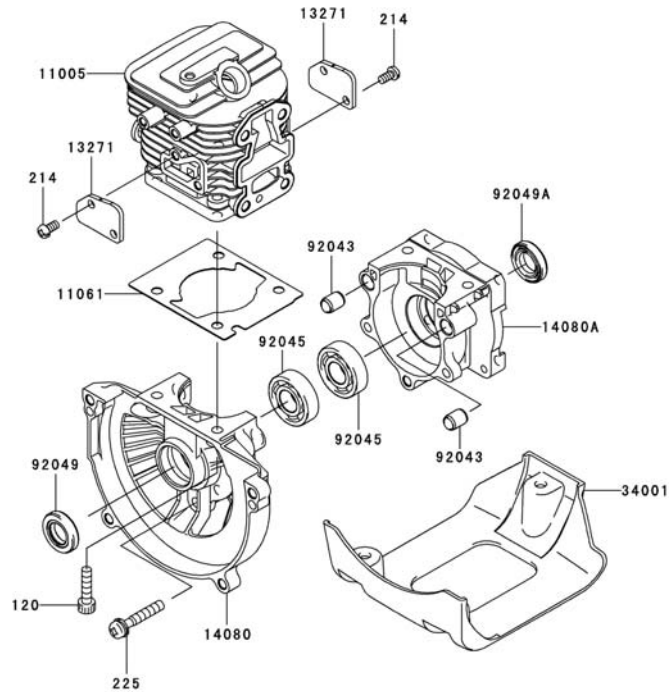

AHT2700V

TJ027E-AF70

CYLINDER/CRANKCASE

REF NO	PART NO	DESCRIPTION	QTY	NOTES
11005	TJ27001	CYLINDER-ENGINE	1	
11061	TJ27002	GASKET-CYLINDER	1	
120	120CB0520	BOLT-SOCKET 5X20	4	
13271	TJ27003	PLATE	2	
14080	TJ27004	CRANKCASE	1	
14080A	TJ27005	CRANKCASE	1	
214	214AA0408	SCREW-PAN+- 4X8	4	
225	225AA0530	SCREW-PAN-WSP-CROS 5X30	3	
34001	TJ27006	STAND	1	
92043	TF22006	PIN	2	
92045	TJ27007	BEARING-BALL 6001C3	2	
92049	TJ27008	SEAL-OIL ISCD 12X22X4.5	1	
92049A	TJ27009	SEAL-OIL ISCD 12X22X4.5F	1