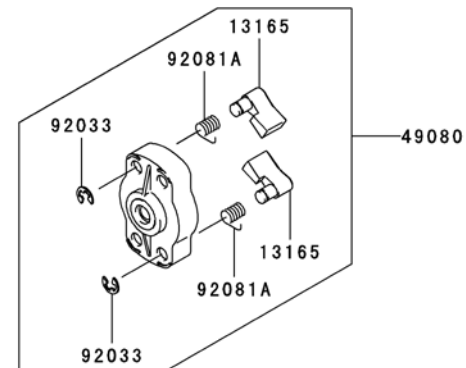

AHT2700V

TJ027E-AF70

STARTER

REF NO	PART NO	DESCRIPTION	QTY	NOTES
13165	TJ27042-1	PAWL	2	
13169	TD18080-07	PLATE	1	
32099	TJ27042-2	CASE-RECOIL STARTER	1	
46075	TJ27042-3	GRIP-RECOIL STARTER	1	
49060	TJ27042-4	CAM	1	
49080	TJ27042-5	PULLEY-STARTING	1	
49088	TJ27042	STARTER-RECOIL	1	
59101	TJ27042-6	REEL-RECOIL STARTER	1	
59106	TJ27042-7	ROPE 3X700	1	
92033	TD18084	RING-SNAP	2	
92081	TD18080-04	SPRING-RECOIL	1	
92081A	TD18083	SPRING-RETURN	2	
92145	TJ27042-8	SPRING-RECOIL	1	
92172	TH23058	SCREW 4X10	4	
92172A	TJ27042-9	SCREW	1