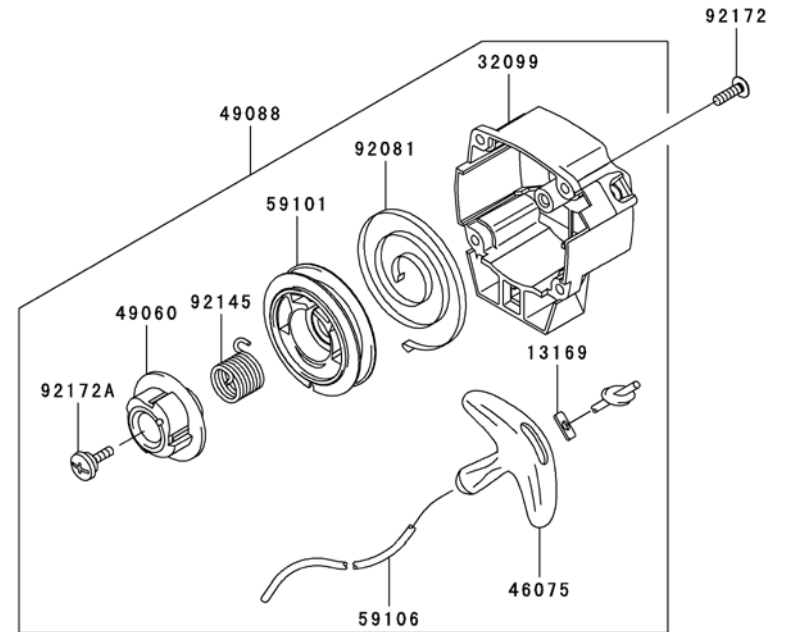

AHT2700V

TJ027E-AF70

STARTER

REF NO	PART NO	DESCRIPTION	QTY	NOTES
13165	TJ27042-1	PAWL	2	
13169	TD18080-07	PLATE	1	
32099	TJ27042-2	CASE-RECOIL STARTER	1	
46075	TJ27042-3	GRIP-RECOIL STARTER	1	
49060	TJ27042-4	CAM	1	
49080	TJ27042-5	PULLEY-STARTING	1	
49088	TJ27042	STARTER-RECOIL	1	
59101	TJ27042-6	REEL-RECOIL STARTER	1	
59106	TJ27042-7	ROPE 3X700	1	
92033	TD18084	RING-SNAP	2	
92081	TD18080-04	SPRING-RECOIL	1	
92081A	TD18083	SPRING-RETURN	2	
92145	TJ27042-8	SPRING-RECOIL	1	
92172	TH23058	SCREW 4X10	4	
92172A	TJ27042-9	SCREW	1